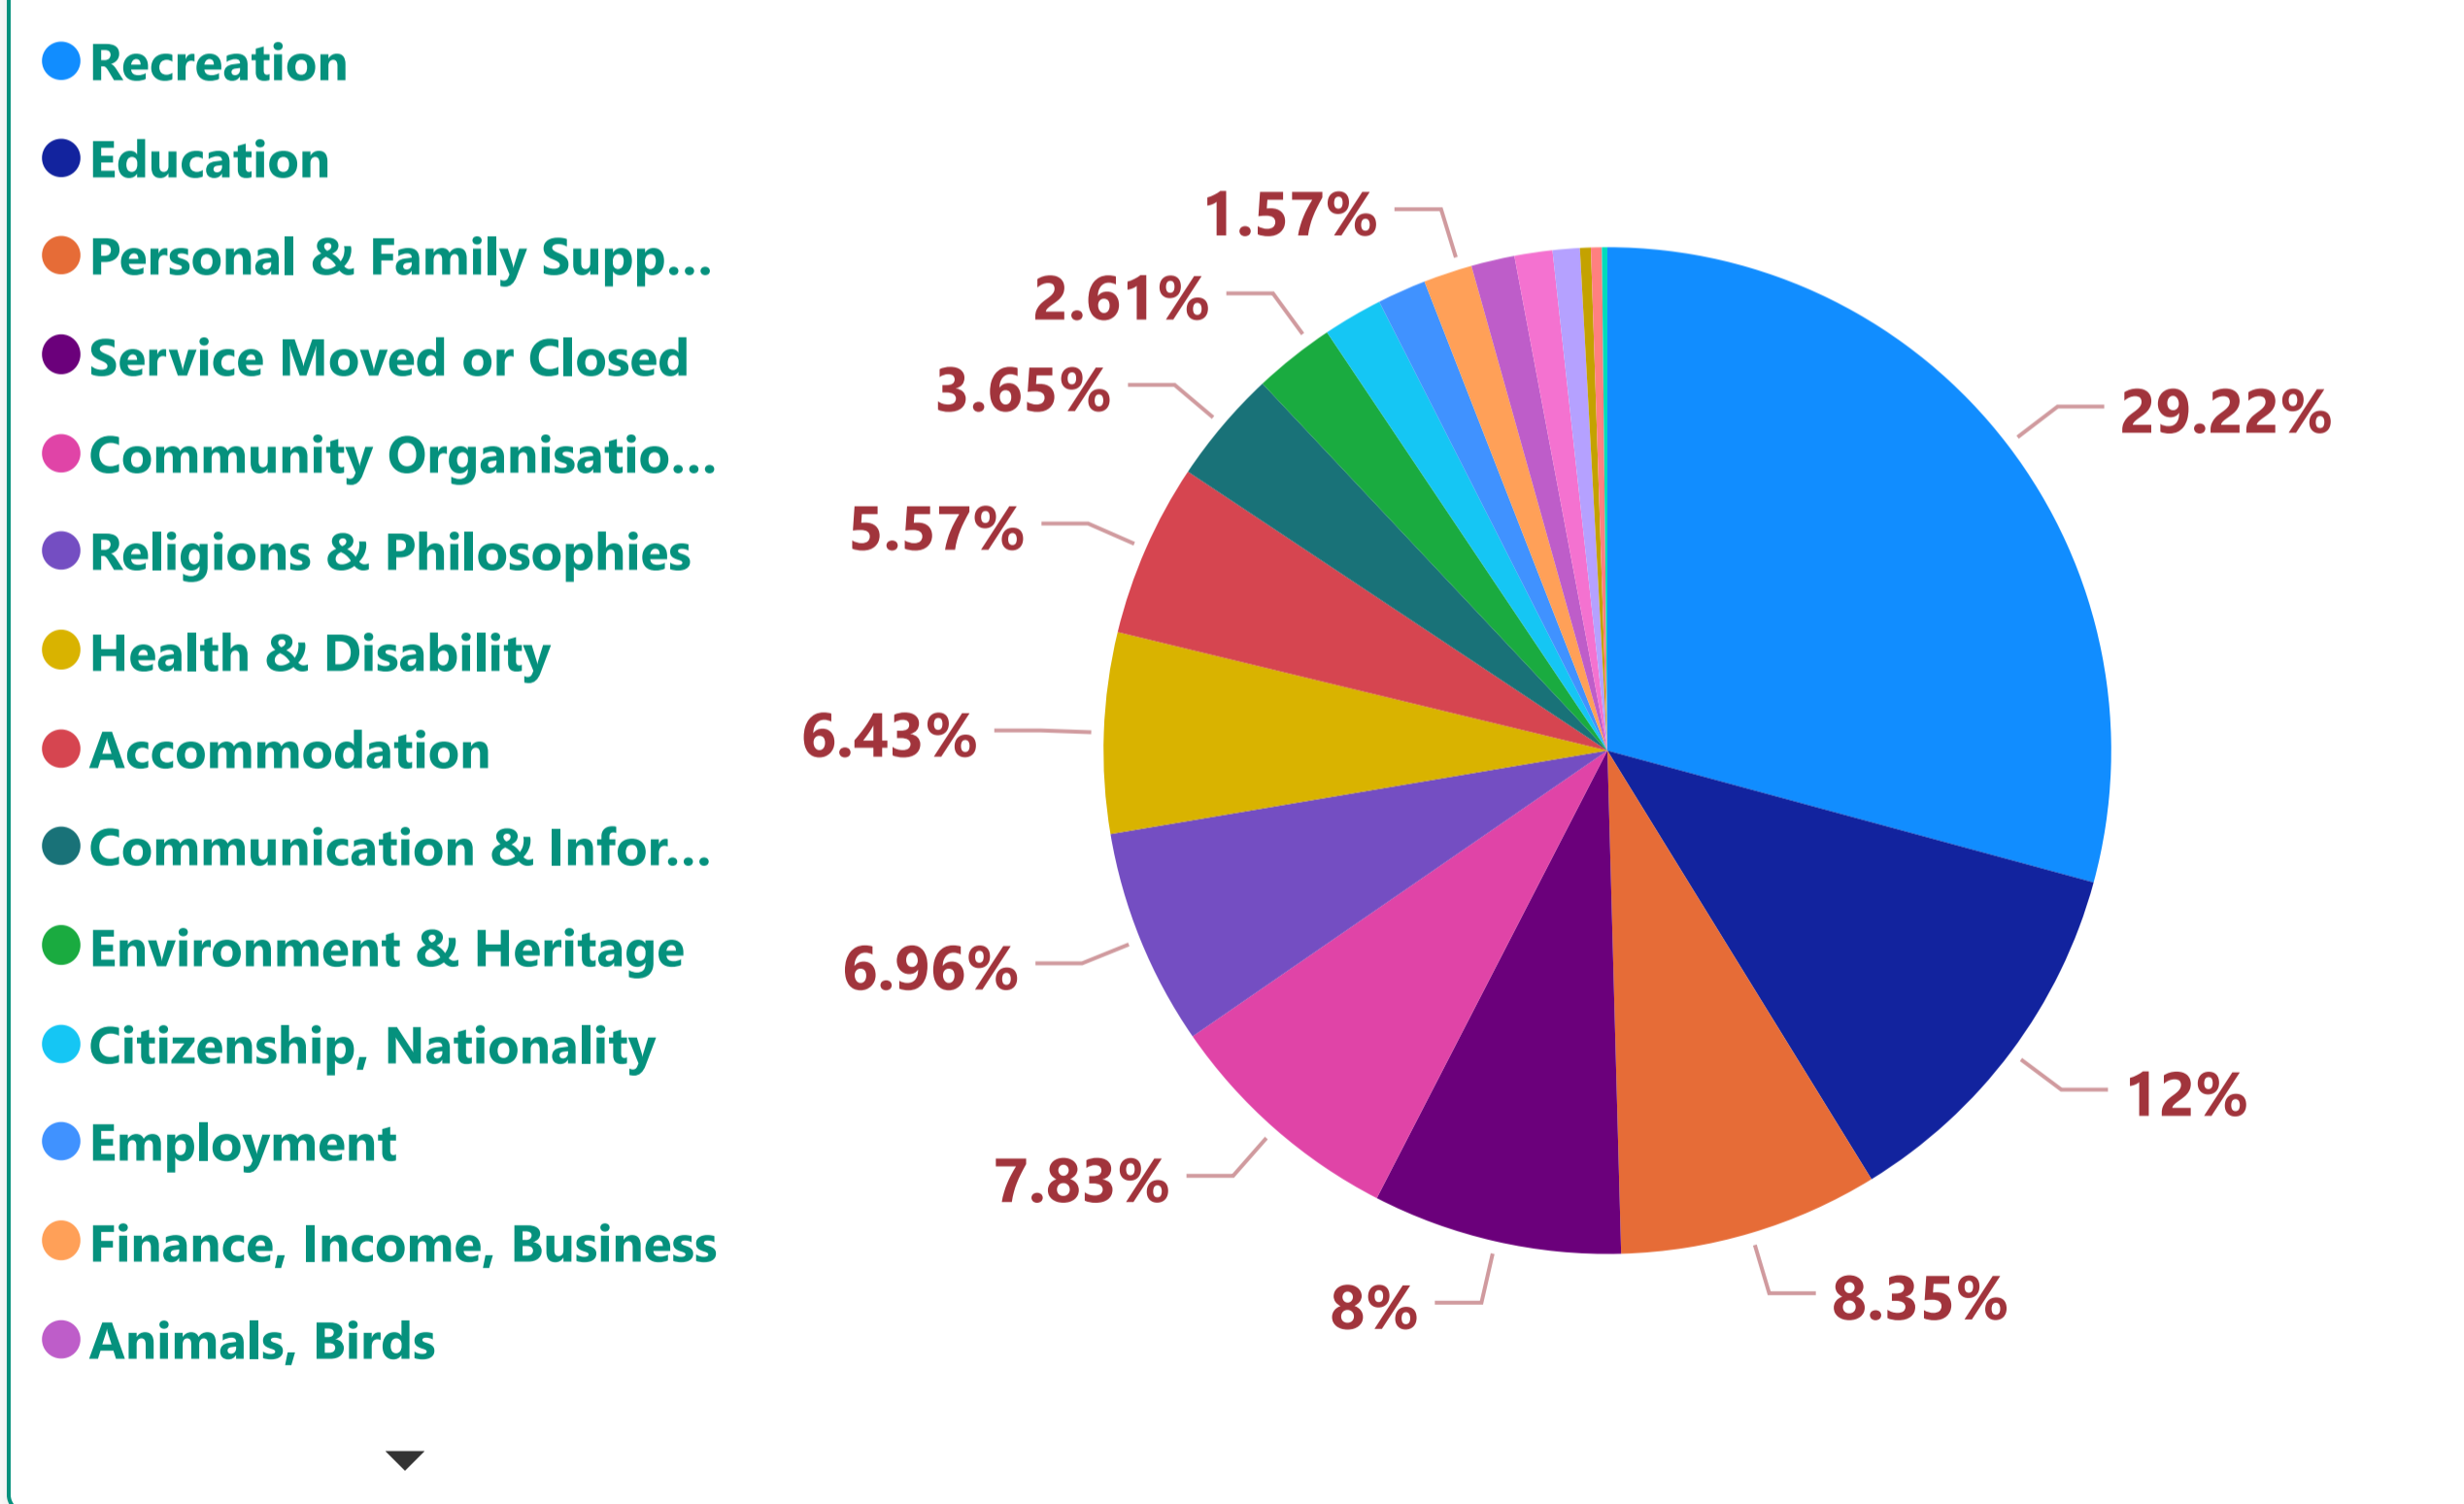

# Salisbury Council - Organization Count by Primary Category (FY 2020-2021)

## % Sessions by Primary Category

Count of Organization